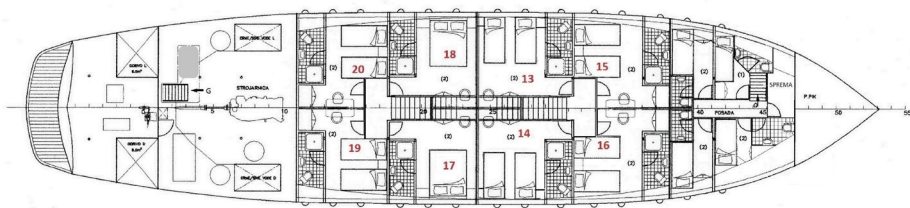

MV PARADIS

Max. 38 persons

Specifications:

Length	41 m
Width	8,5 m
Built	2014
Crew members	7/9

Cabins:

Total:	19 guest cabins
Upper deck:	2 double/twin
Main deck:	9 double/twin
Lower deck:	8 double/twin

Additional cabin for tour manager

UPPER DECK

MAIN DECK

LOWER DECK