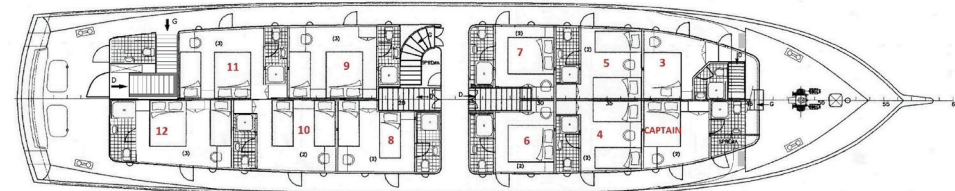

MV PARADIS

Max. 38 persons

Specifications:

Length	41 m
Width	8,5 m
Built	2014
Crew members	7/9

Cabins:

Total:	19 guest cabins
Upper deck:	2 double/twin
Main deck:	9 double/twin
Lower deck:	8 double/twin

Additional cabin for tour manager

UPPER DECK

MAIN DECK

LOWER DECK