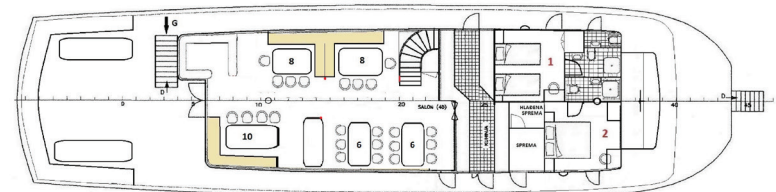

MV PARADIS

Max. 38 persons

Specifications:

Length	41 m
Width	8,5 m
Built	2014
Crew members	7/9

Cabins:

Total:	19 guest cabins
Upper deck:	2 double/twin
Main deck:	9 double/twin
Lower deck:	8 double/twin

Additional cabin for tour manager

UPPER DECK

MAIN DECK

LOWER DECK